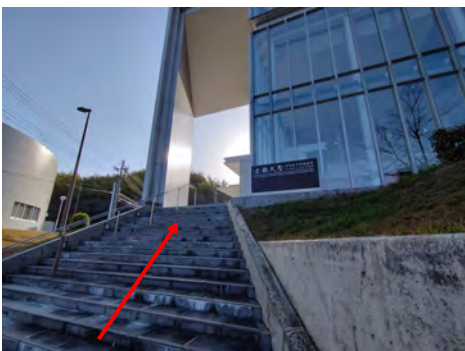

Direction to meeting rooms from the the nearest bus stop

Bus stop: Katsura Innovation Park-mae

Go down the slope.

You will see a glass-walled building
around one minute on foot.

ITIL laboratory is in the building.

Go up the stairs.

Direction to meeting rooms from the the nearest bus stop

The automatic door on your right is the entrance.

Go up the stairs.

Go straight from the stair landing.

There is the meeting room at the end of the way.