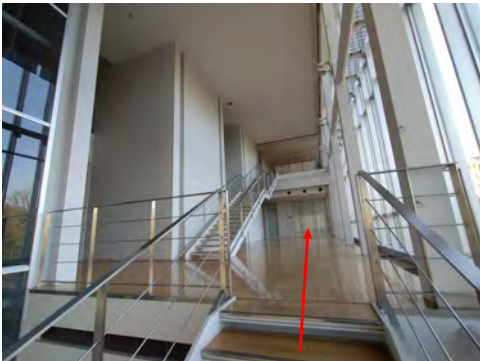

Direction to meeting rooms from the the nearest bus stop

Bus stop: Katsura Innovation Park-mae

Go down the slope.

You will see a glass-walled building
around one minute on foot.

ITIL laboratory is in the building.

Go up the stairs.

Direction to meeting rooms from the the nearest bus stop

The automatic door on your right is the entrance.

Go up the stairs.

Go straight from the stair landing.

There is the meeting room at the end of the way.